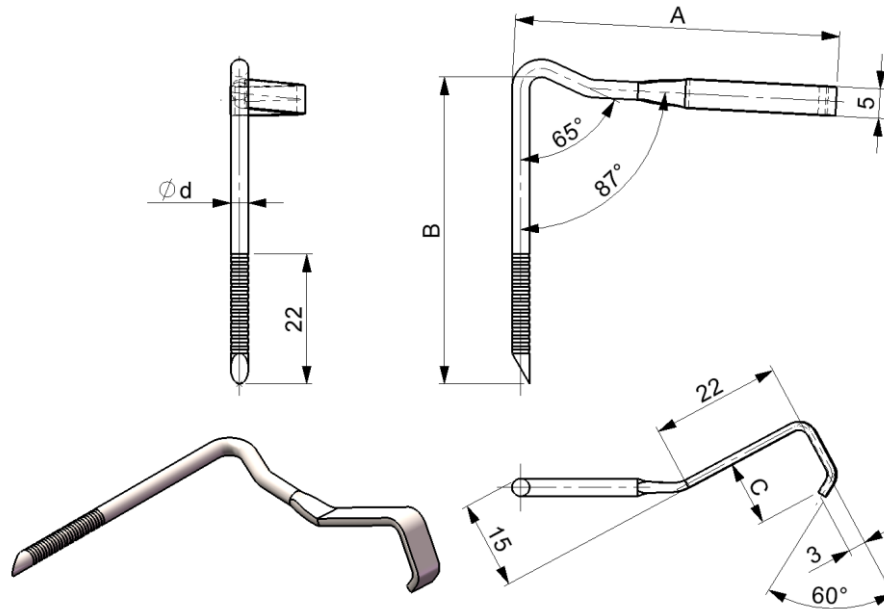

Datasheet Bo-Fix

BS 5534:2014 +A2:2018
EN 10088-3:2014

Name	Dim A	Dim B	Dim C	MEL code	Tile
Bo-Fix 1	55	52	11	MA30430/440	Modern, Ludlow Major + Plus
Bo-Fix 2	48	52	11	MA30431/441	Edgemere
Bo-Fix 3	76	52	11	MA30432/442	Mendip and Wessex
Bo-Fix 4	65	52	12.5	MA30433/443	Double Roman & Maxima
Bo-Fix 5	87	52	12.5	MA30434/444	Anglia
Bo-Fix 6	87	67	11	MA30435/445	Melodie

Material:	A2 (Stainless steel AISI 304)
Diameter (d):	3 mm
Packaging:	100 pcs in a box
	These items can be custom-made to your specifications. Please contact us per email with (technical) drawing entirely without obligation.